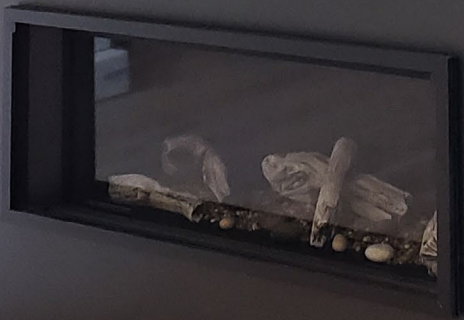

BOROUGHBRIDGE

— METAL & WELDING —

Commercial and Residential Ornamental Ironwork

WINDOW GUARDS

Powder coated metal in a variety of designs

FURNITURE

Powder coated steel for table, shelving, and bar

FIREPLACE WRAP

Corten steel wrap with aluminum mantle and cap

FIREPLACE WRAP

Hot rolled steel wrap

DOORS

Interior ornate doors with inset mirrors and exterior security doors.

STAIR, RAIL & MESH

Steel tubular stringers with concrete treads, square hand rail with round pickets and round grab rails