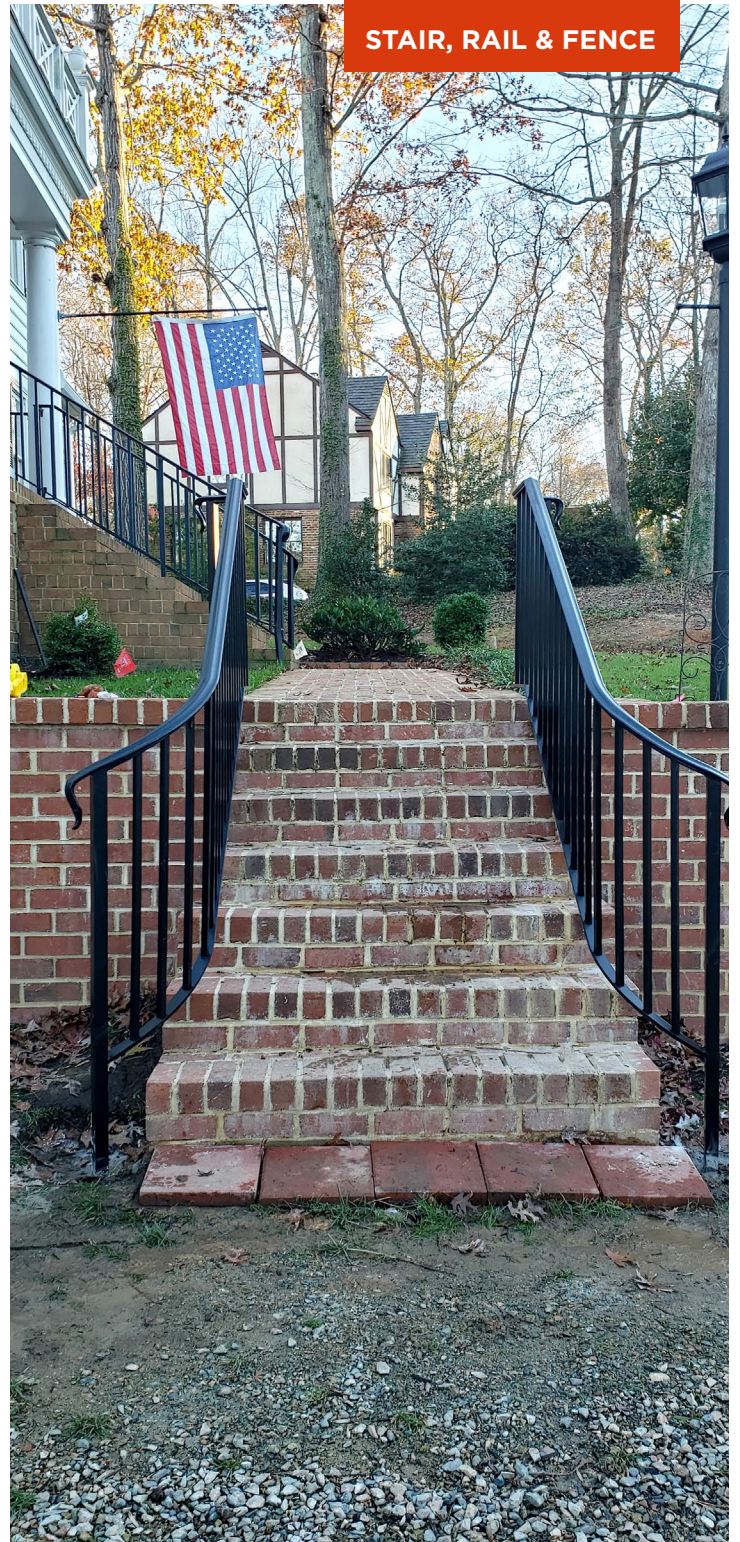

STEEL CABLE RAILING

Black powder coated tubular steel rails with stainless steel braided cables.

STEEL HANDRAIL

Steel handrail with oak cap

Large iron-like with ball cap

Small iron-like rail with lambs tongue

EXTERIOR ALUMINIUM HANDRAIL

Small iron-like with lambs tongue and ball cap

Square horizontal modern rail

INTERIOR STEEL RAIL

Horizontal balusters with wood cap

STAIR, RAIL & FENCE

Round rod balusters

Simple steel rail with vertical ballusters

Simple steel rail with vertical ballusters

GATE & FENCING
From simple to ornate

DRIVEWAY GATES

Custom made for any space

ORNAMENTAL RAILING

Custom built to your specifications

FENCING

Ornate or modern, steel or aluminum