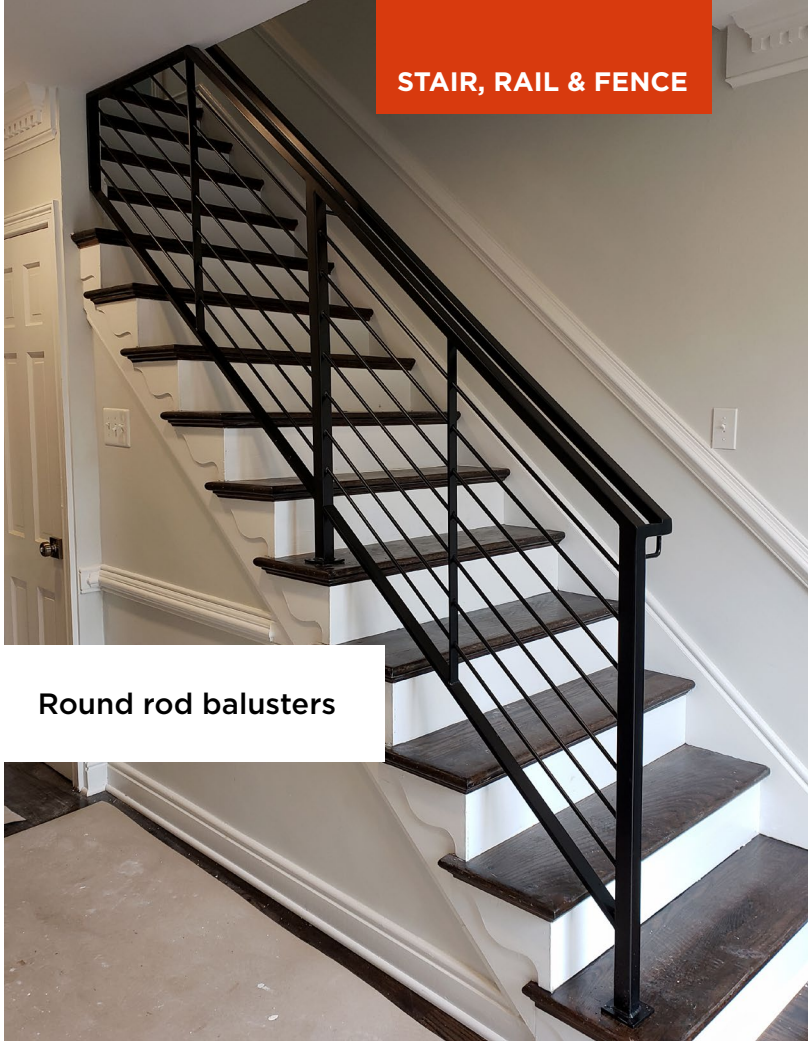

STEEL CABLE RAILING

Black powder coated tubular steel rails with stainless steel braided cables.

STEEL HANDRAIL

Steel handrail with oak cap

Large iron-like with ball cap

Small iron-like rail with lambs tongue

EXTERIOR ALUMINIUM HANDRAIL

Small iron-like with lambs tongue and ball cap

Square horizontal modern rail

INTERIOR STEEL RAIL

Horizontal balusters with wood cap

STAIR, RAIL & FENCE

Round rod balusters

Simple steel rail with vertical ballusters

Simple steel rail with vertical ballusters

GATE & FENCING
From simple to ornate

DRIVEWAY GATES

Custom made for any space

ORNAMENTAL RAILING

Custom built to your specifications

FENCING

Ornate or modern, steel or aluminum