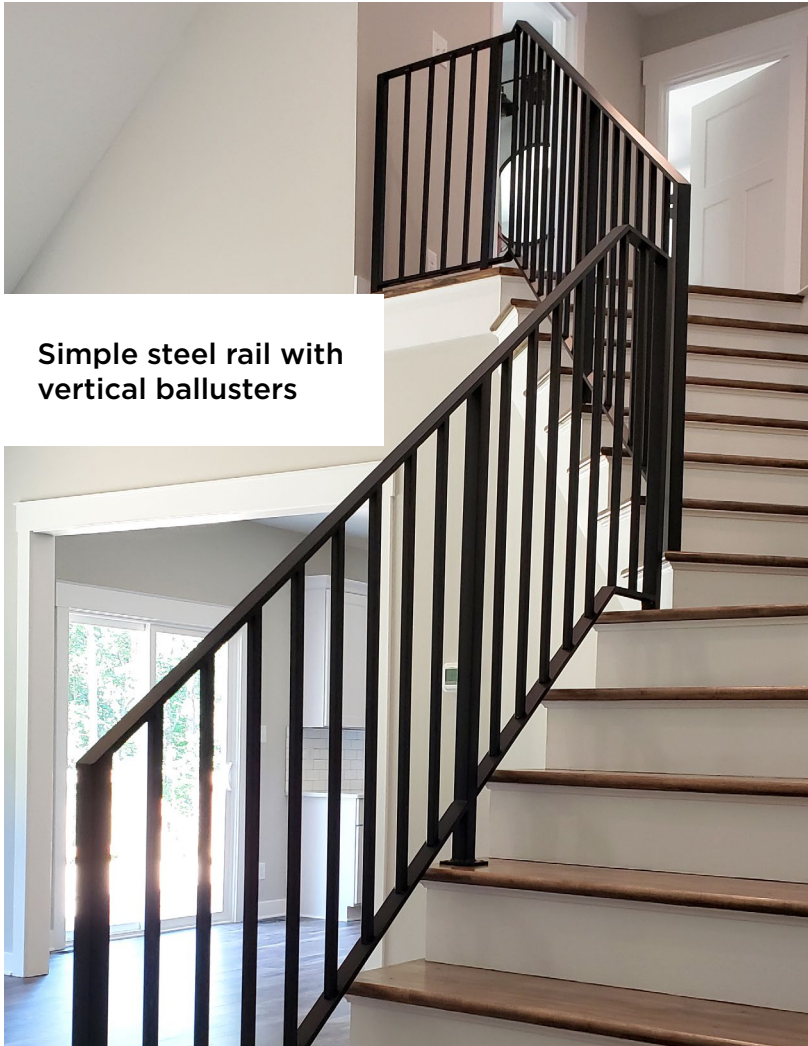

STEEL CABLE RAILING

Black powder coated tubular steel rails with stainless steel braided cables.

STEEL HANDRAIL

Steel handrail with oak cap

Large iron-like with ball cap

Small iron-like rail with lambs tongue

EXTERIOR ALUMINIUM HANDRAIL

Small iron-like with lambs tongue and ball cap

Square horizontal modern rail

INTERIOR STEEL RAIL

Horizontal balusters with wood cap

STAIR, RAIL & FENCE

Round rod balusters

Simple steel rail with vertical ballusters

Simple steel rail with vertical ballusters

GATE & FENCING
From simple to ornate

DRIVEWAY GATES

Custom made for any space

ORNAMENTAL RAILING

Custom built to your specifications

FENCING

Ornate or modern, steel or aluminum