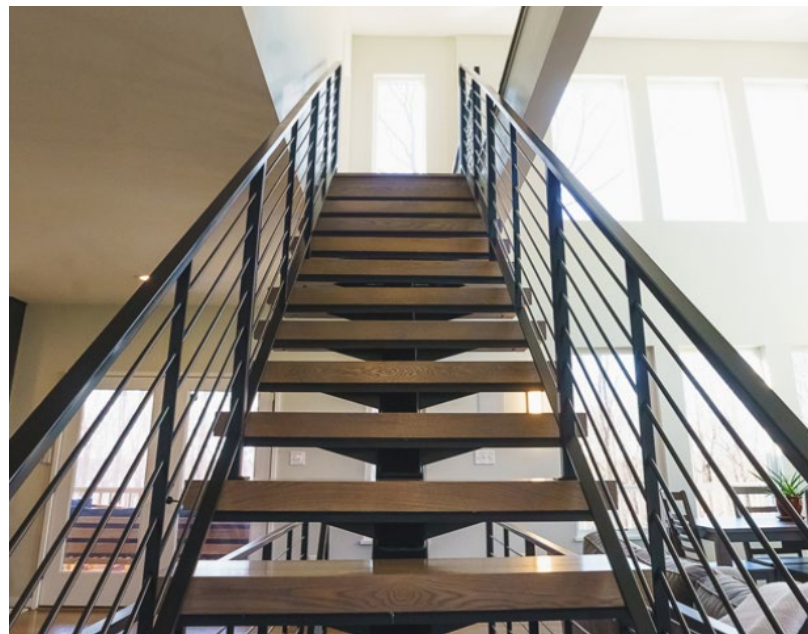

BOROUGHBRIDGE

— METAL & WELDING —

Commercial and Residential Ornamental Ironwork

MONOLITHIC STRINGER

Tubular steel stringer and railings powdercoated black with white oak treads

MONOLITHIC STRINGER

Tubular steel stringer and railings powdercoated black with white oak treads

STEEL CABLE RAILING

Black powder coated tubular steel rails with stainless steel braided cables.

STEEL HANDRAIL

Steel handrail with oak cap

Large iron-like with ball cap

Small iron-like rail with lambs tongue

EXTERIOR ALUMINIUM HANDRAIL

Small iron-like with lambs tongue and ball cap

Square horizontal modern rail

INTERIOR STEEL RAIL

Horizontal balusters with wood cap

STAIR, RAIL & FENCE

Round rod balusters

Simple steel rail with vertical ballusters