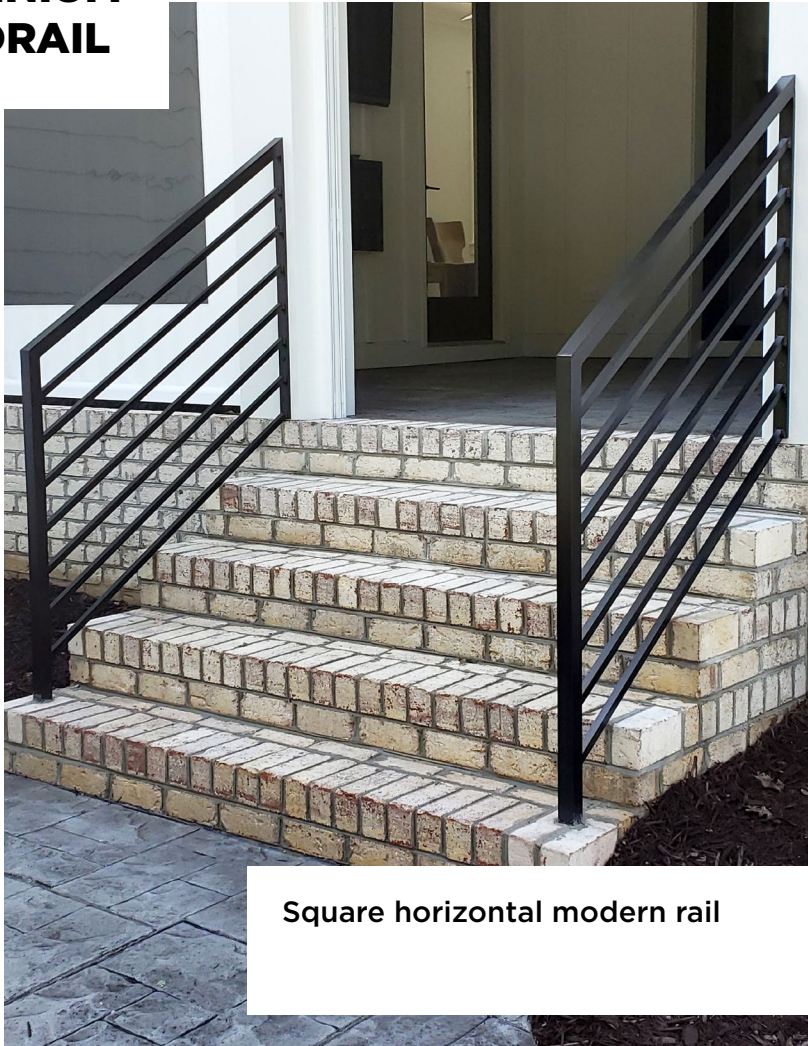

BOROUGHBRIDGE

— METAL & WELDING —

Commercial and Residential Ornamental Ironwork

MONOLITHIC STRINGER

Tubular steel stringer and railings powdercoated black with white oak treads

MONOLITHIC STRINGER

Tubular steel stringer and railings powdercoated black with white oak treads

STEEL CABLE RAILING

Black powder coated tubular steel rails with stainless steel braided cables.

STEEL HANDRAIL

Steel handrail with oak cap

Large iron-like with ball cap

Small iron-like rail with lambs tongue

EXTERIOR ALUMINIUM HANDRAIL

Small iron-like with lambs tongue and ball cap

Square horizontal modern rail

INTERIOR STEEL RAIL

Horizontal balusters with wood cap

STAIR, RAIL & FENCE

Round rod balusters

Simple steel rail with vertical ballusters

Simple steel rail with vertical ballusters

GATE & FENCING
From simple to ornate

DRIVEWAY GATES

Custom made for any space

ORNAMENTAL RAILING

Custom built to your specifications

FENCING

Ornate or modern, steel or aluminum