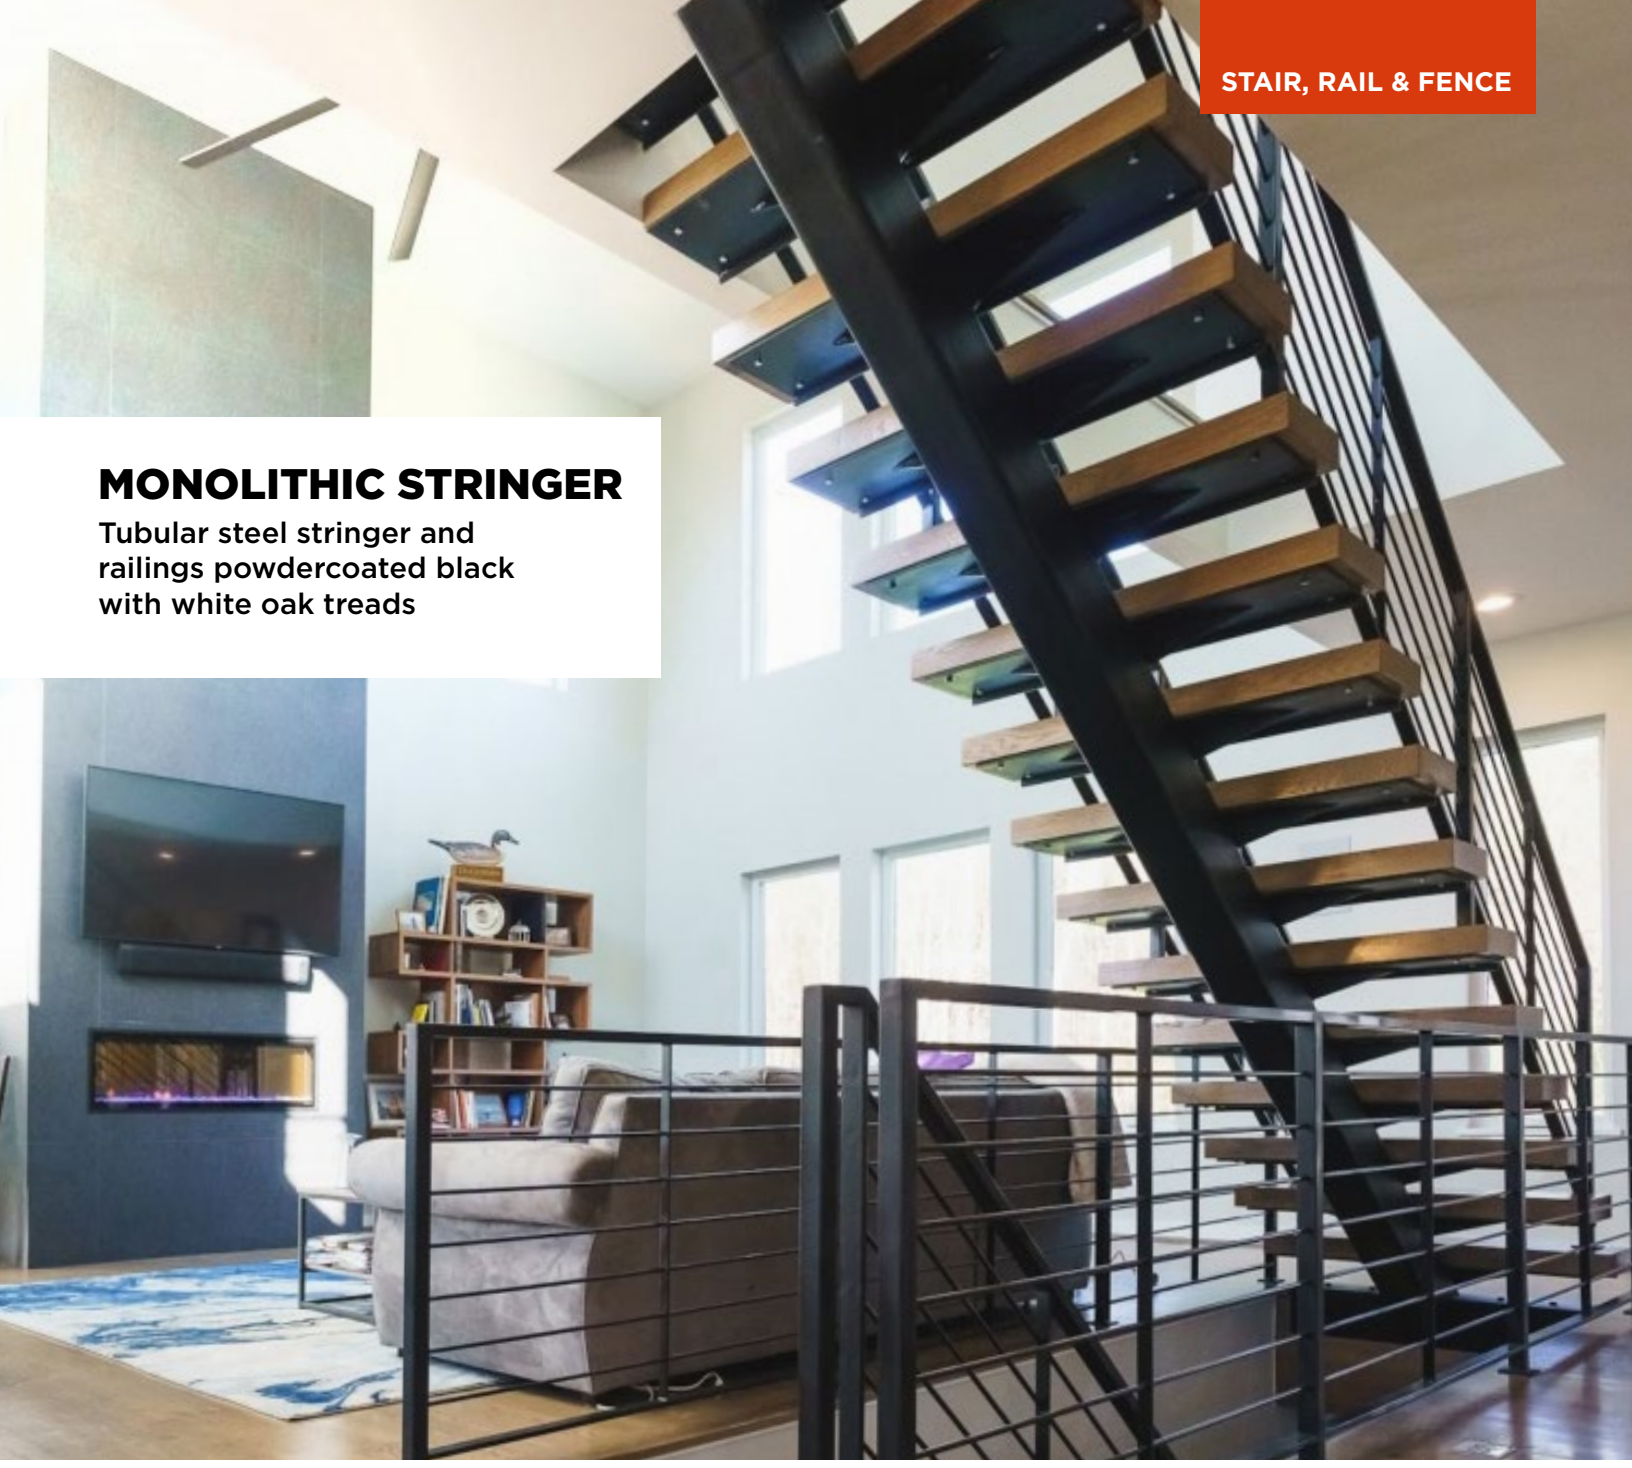

BOROUGHBRIDGE

— METAL & WELDING —

Commercial and Residential Ornamental Ironwork

MONOLITHIC STRINGER

Tubular steel stringer and railings powdercoated black with white oak treads

MONOLITHIC STRINGER

Tubular steel stringer and railings powdercoated black with white oak treads

STEEL CABLE RAILING

Black powder coated tubular steel rails with stainless steel braided cables.

STEEL HANDRAIL

Steel handrail with oak cap

Large iron-like with ball cap

Small iron-like rail with lambs tongue

EXTERIOR ALUMINIUM HANDRAIL

Small iron-like with lambs tongue and ball cap

Square horizontal modern rail

INTERIOR STEEL RAIL

Horizontal balusters with wood cap

STAIR, RAIL & FENCE

Round rod balusters

Simple steel rail with vertical ballusters

Simple steel rail with vertical ballusters

GATE & FENCING
From simple to ornate

DRIVEWAY GATES

Custom made for any space

ORNAMENTAL RAILING

Custom built to your specifications

FENCING

Ornate or modern, steel or aluminum