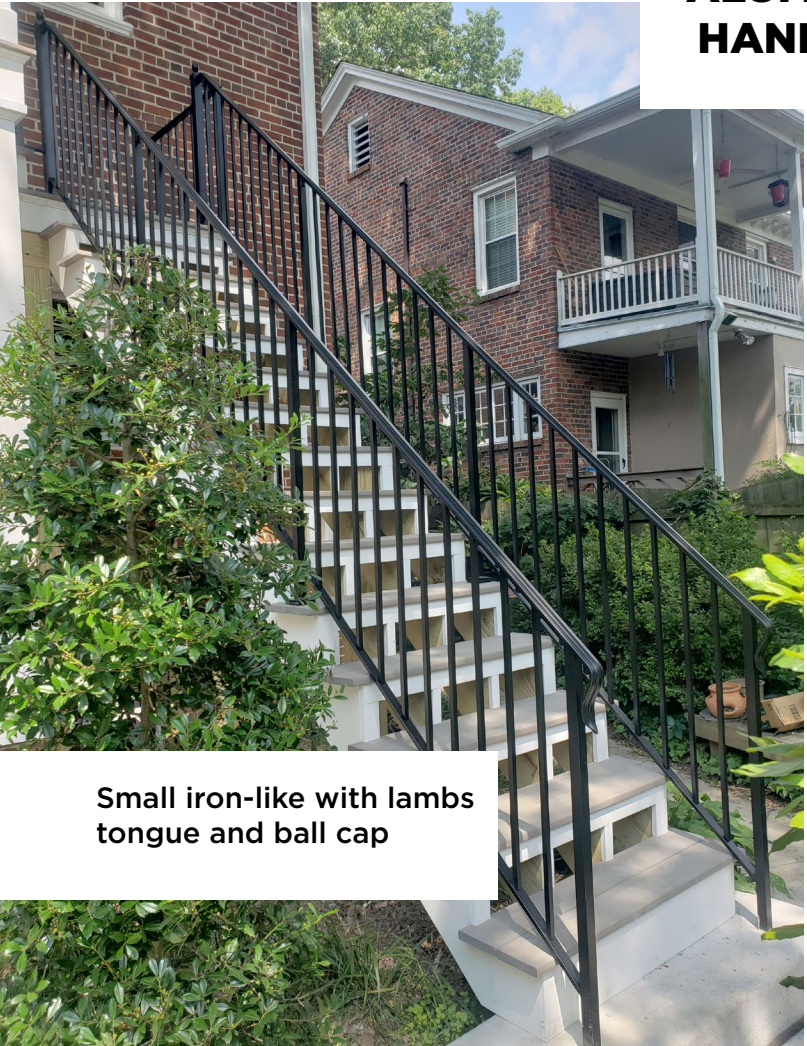

STEEL CABLE RAILING

Black powder coated tubular steel rails with stainless steel braided cables.

STEEL HANDRAIL

Steel handrail with oak cap

Large iron-like with ball cap

Small iron-like rail with lambs tongue

EXTERIOR ALUMINIUM HANDRAIL

Small iron-like with lambs tongue and ball cap

Square horizontal modern rail

INTERIOR STEEL RAIL

Horizontal balusters with wood cap

STAIR, RAIL & FENCE

Round rod balusters

Simple steel rail with vertical ballusters